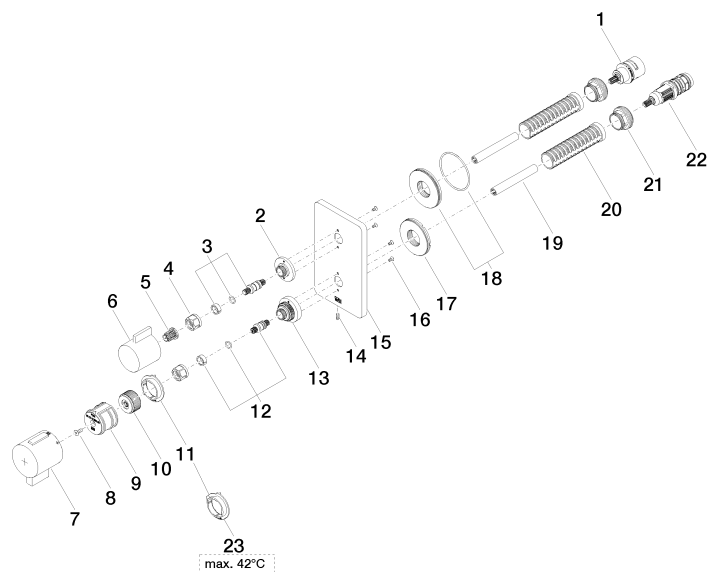

DORNBRACHT YARRE Concealed thermostat with one function volume control - Chrome

36 425 832

- temperature control handle with safety limit stop at 38°C
- hot water temperature limiter, can be preset

Chrome

36 425 832-00 0010

Soft Black

36 425 832-69 0010

DORNBRACHT YARRE Concealed thermostat with one function volume control - Chrome

36 425 832
mm [inches]

Certificates

IAPMO_4976 (8).

DORNBACHT YARRE Concealed thermostat with one function volume control - Chrome

36 425 832

Parts for other finishes can be found here: [Soft Black](#)

DORNBACHT YARRE Concealed thermostat with one function volume control - Chrome

36 425 832

Spare parts list

No.	Item Number	Name	Quantity used	Delivery time
1	90 90 03 166 00 90	top	1	2
2	09 12 12 053-00	base	1	10
3	04 29 06 111 01-00	spindle	1	10
4	90 23 30 023 00 90	nut	2	2
5	90 12 12 002 00 90	fixing cap	1	2
6	09 20 67 006-00	handle	1	10
7	90 17 33 019 00-00	handle	1	10
8	90 30 30 124 00 90	screw	1	2
9	90 12 12 052 00 90	base	1	2
10	09 12 12 054 90	base	1	2
11	09 28 10 190 90	regulator	1	2
12	04 29 06 024 01-00	spindle	1	10
13	09 12 12 051-00	base	1	10
14	09 31 11 134 90	pin	1	2
15	09 11 02 246-00	plate	1	10
16	09 30 30 157 90	screw	4	2
17	09 30 01 296 90	disc	1	2
18	90 30 01 190 00 90	disc	1	2
19	90 23 01 124 00 90	sleeve	2	2
20	90 18 40 077 01 90	spindle	2	2
21	09 24 04 257 90	nut	2	2
22	90 15 02 013 00 90	cartridge	1	2
23	09 28 10 189 90	regulator	1	2