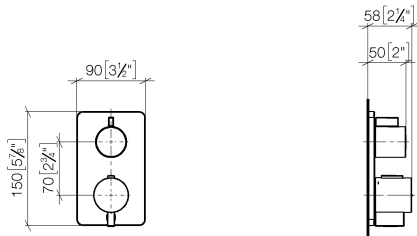

DORNBRACHT YARRE Concealed thermostat with one function volume control - Chrome

36 425 832

- temperature control handle with safety limit stop at 38°C
- hot water temperature limiter, can be preset

Chrome

36 425 832-00 0010

Soft Black

36 425 832-69 0010

DORNBRACHT YARRE Concealed thermostat with one function volume control - Chrome

36 425 832
mm [inches]

Certificates

IAPMO_4976 (8).

DORNBACHT YARRE Concealed thermostat with one function volume control - Chrome

36 425 832

Parts for other finishes can be found here: [Soft Black](#)

DORNBACHT YARRE Concealed thermostat with one function volume control - Chrome

36 425 832

Spare parts list

No.	Item Number	Name	Quantity used	Delivery time
1	90 90 03 166 00 90	top	1	2
2	09 12 12 053-00	base	1	10
3	04 29 06 111 01-00	spindle	1	10
4	90 23 30 023 00 90	nut	2	2
5	90 12 12 002 00 90	fixing cap	1	2
6	09 20 67 006-00	handle	1	10
7	90 17 33 019 00-00	handle	1	10
8	90 30 30 124 00 90	screw	1	2
9	90 12 12 052 00 90	base	1	2
10	09 12 12 054 90	base	1	2
11	09 28 10 190 90	regulator	1	2
12	04 29 06 024 01-00	spindle	1	10
13	09 12 12 051-00	base	1	10
14	09 31 11 134 90	pin	1	2
15	09 11 02 246-00	plate	1	10
16	09 30 30 157 90	screw	4	2
17	09 30 01 296 90	disc	1	2
18	90 30 01 190 00 90	disc	1	2
19	90 23 01 124 00 90	sleeve	2	2
20	90 18 40 077 01 90	spindle	2	2
21	09 24 04 257 90	nut	2	2
22	90 15 02 013 00 90	cartridge	1	2
23	09 28 10 189 90	regulator	1	2